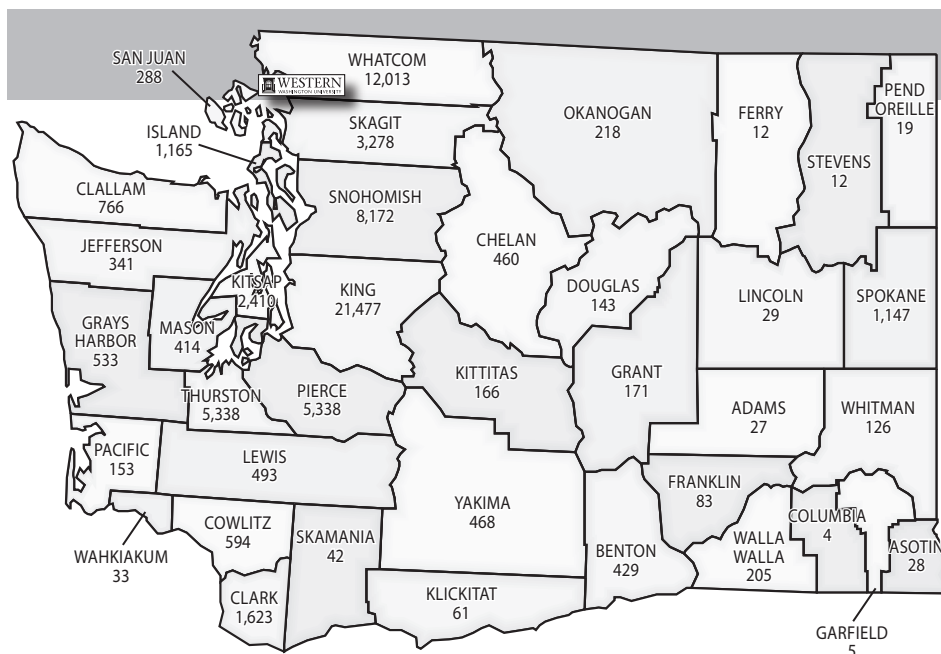

STUDENT & ALUMNI *County of Residence* FALL 2007

# WESTERN

## STUDENTS

*The majority of WWU students come from the Puget Sound/I-5 corridor. The top counties of residence are King, Snohomish, Whatcom, Pierce and Skagit.*

|                                  |               |
|----------------------------------|---------------|
| <b>FTE Enrollment:</b>           | <b>12,517</b> |
| <b>Total Headcount:</b>          | <b>13,352</b> |
| <b>From Washington:</b>          | <b>12,263</b> |
| <b>From Other States:</b>        | <b>964</b>    |
| <b>From Canada:</b>              | <b>21</b>     |
| <b>From other, outside U.S.:</b> | <b>104</b>    |