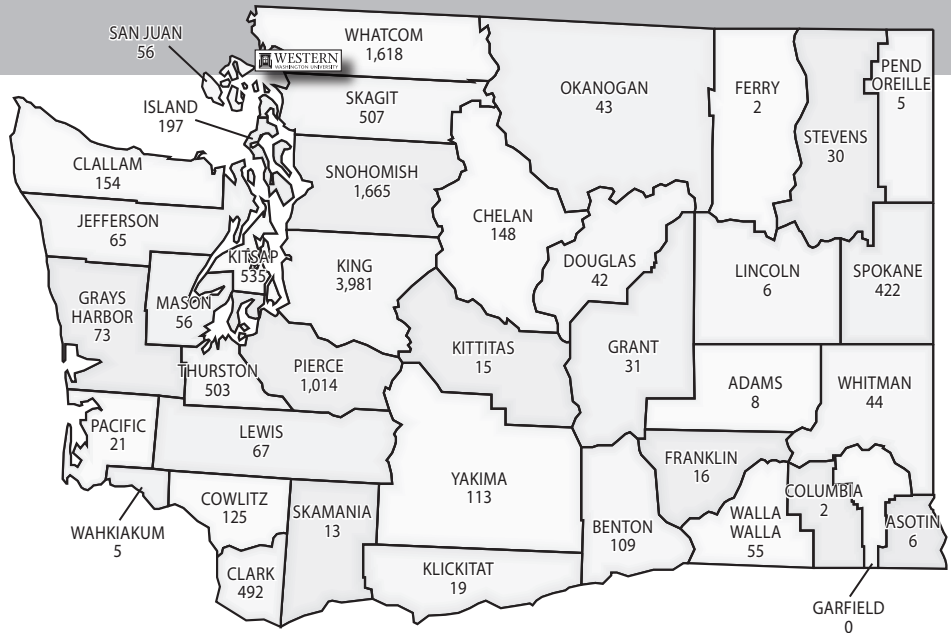

STUDENT & ALUMNI *County of Residence* FALL 2007

# WESTERN

## STUDENTS

*The majority of WWU students come from the Puget Sound/I-5 corridor. The top counties of residence are King, Snohomish, Whatcom, Pierce and Skagit.*

|                                  |               |
|----------------------------------|---------------|
| <b>FTE Enrollment:</b>           | <b>12,517</b> |
| <b>Total Headcount:</b>          | <b>13,352</b> |
| <b>From Washington:</b>          | <b>12,263</b> |
| <b>From Other States:</b>        | <b>964</b>    |
| <b>From Canada:</b>              | <b>21</b>     |
| <b>From other, outside U.S.:</b> | <b>104</b>    |