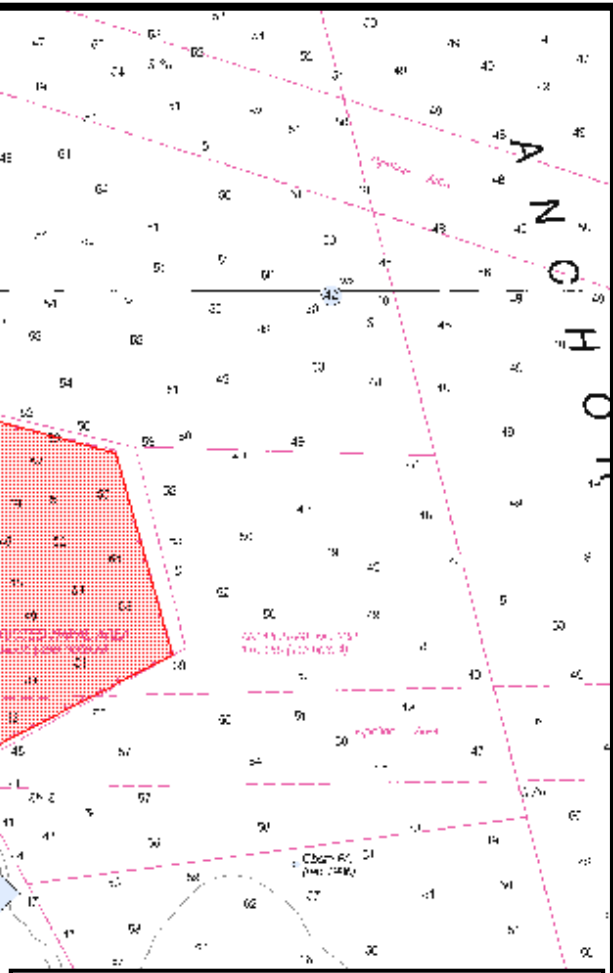

Stapleton ACOE Restricted Area Bound by:
40-38-02N, 074-04-24W; 40-38-02.5N, 074-04-09W;
40-37-53N, 074-04-07W; 40-37-50N, 074-03-50.2W;
40-37-37.5N, 074-03-46W; 40-37-24.5N, 074-04-18W;

Stapleton ACOE Restricted Area
In effect from 8:00 am, Tuesday, May 20 to
8:00 pm, Wednesday, May 28, 2008.