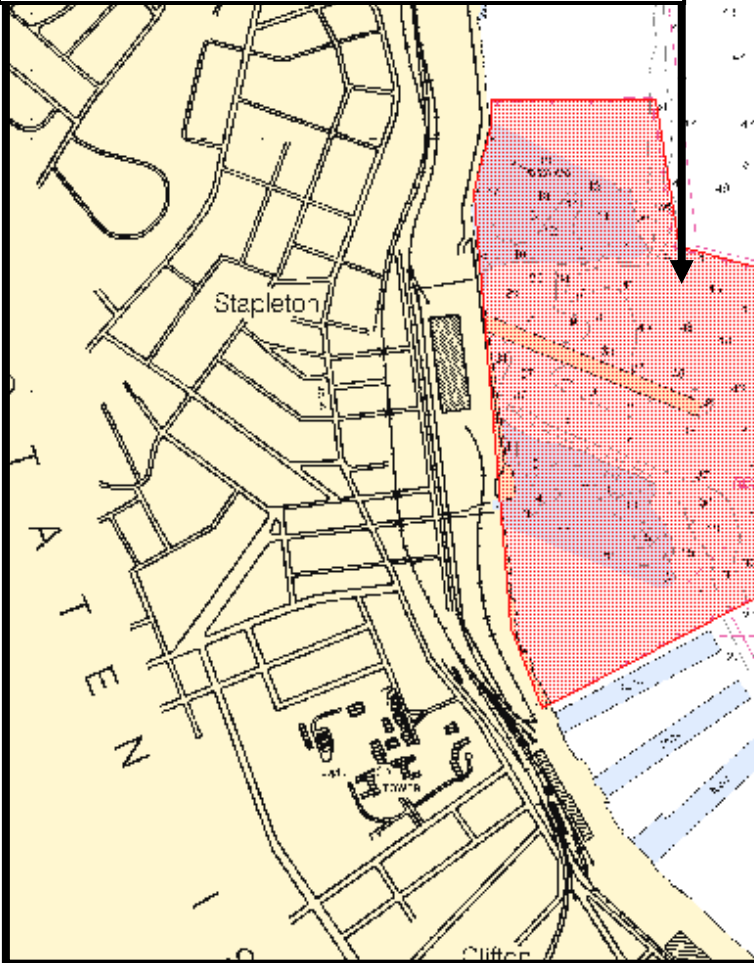

Stapleton ACOE Restricted Area Bound by:
40-38-02N, 074-04-24W; 40-38-02.5N, 074-04-09W;
40-37-53N, 074-04-07W; 40-37-50N, 074-03-50.2W;
40-37-37.5N, 074-03-46W; 40-37-24.5N, 074-04-18W;

Stapleton ACOE Restricted Area
In effect from 8:00 am, Tuesday, May 20 to
8:00 pm, Wednesday, May 28, 2008.